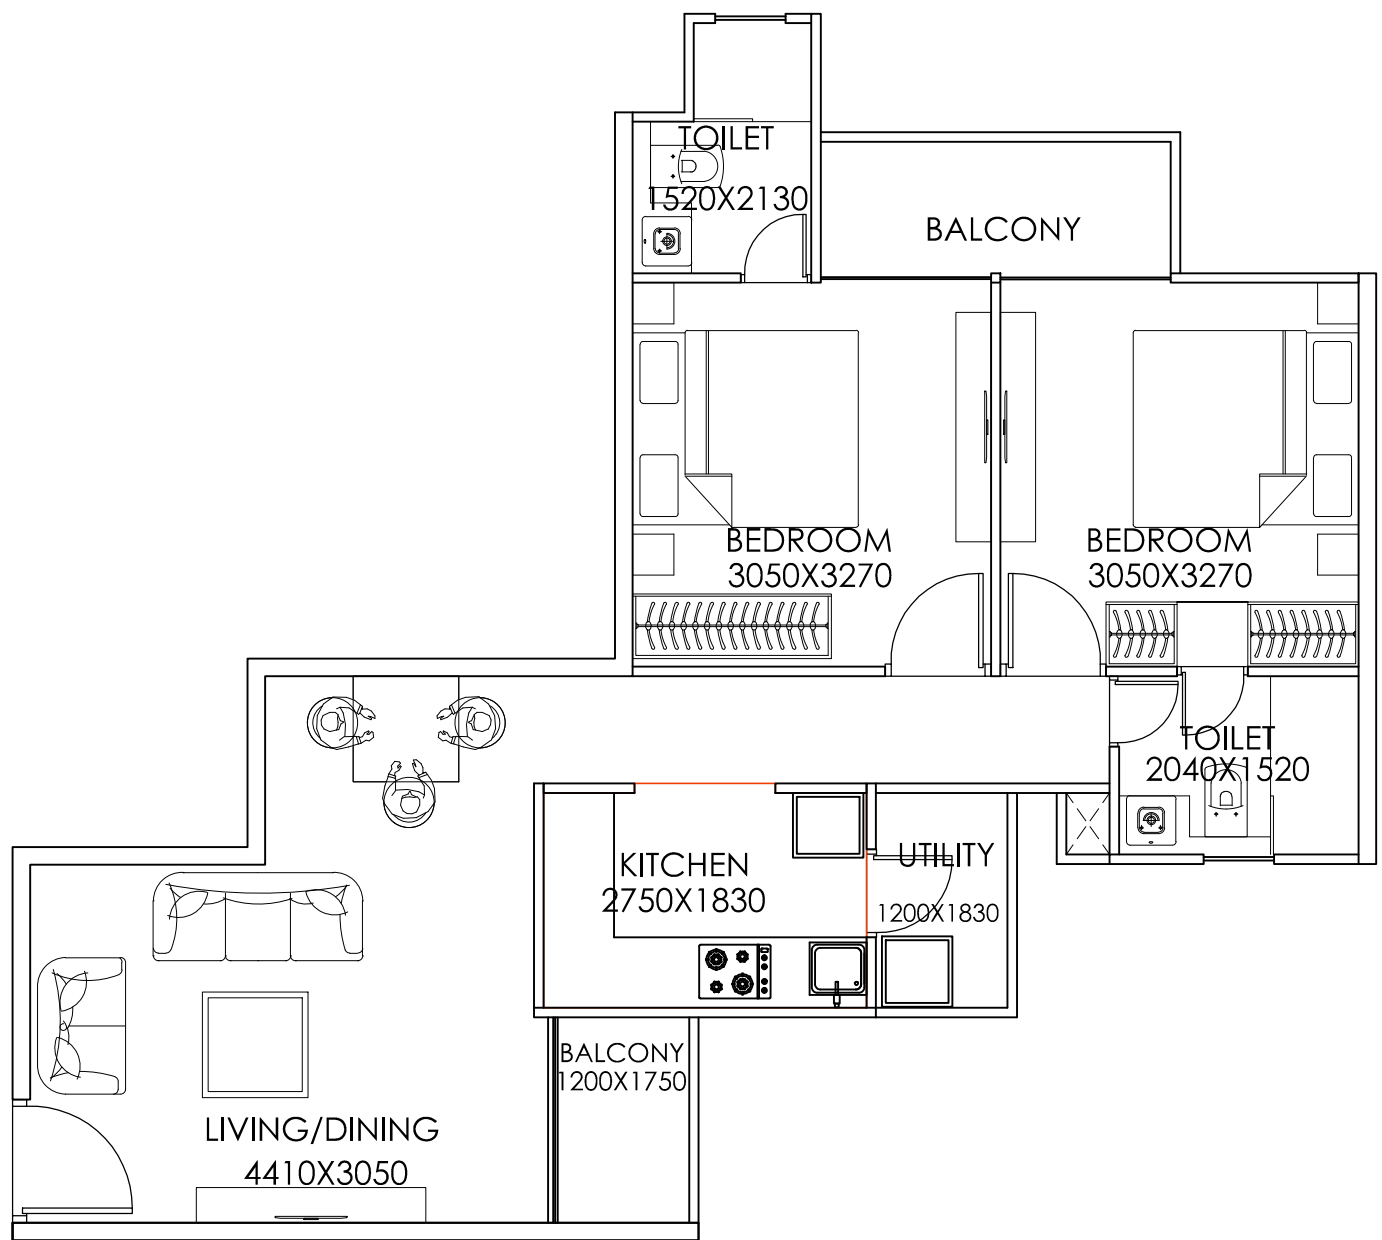

UNIT TYPE-3: 2BHK_TYPE_1A

TYPE-3

CARPET AREA: 575.108 SQFT

BALCONY AREA: 94.74 SQFT