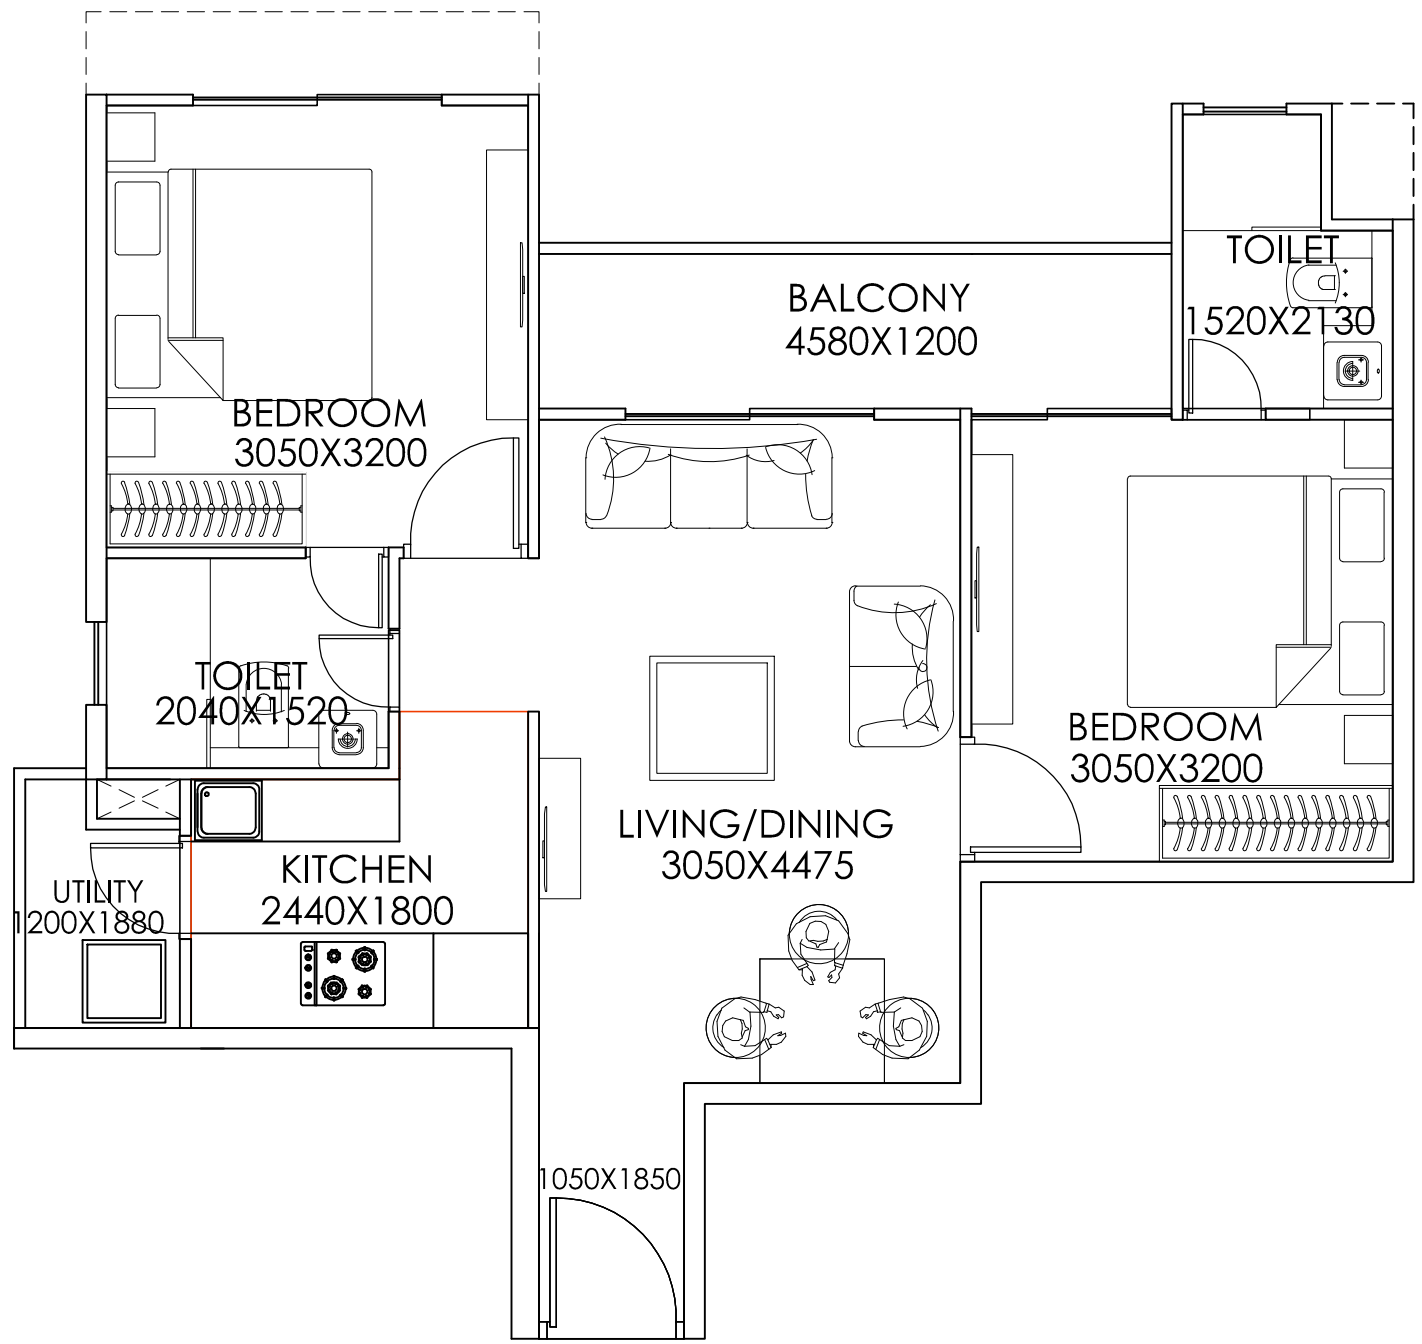

UNIT TYPE-5: 2BHK_TYPE_2

TYPE-5

CARPET AREA: 523.812 SQFT

BALCONY AREA: 81.15 SQFT