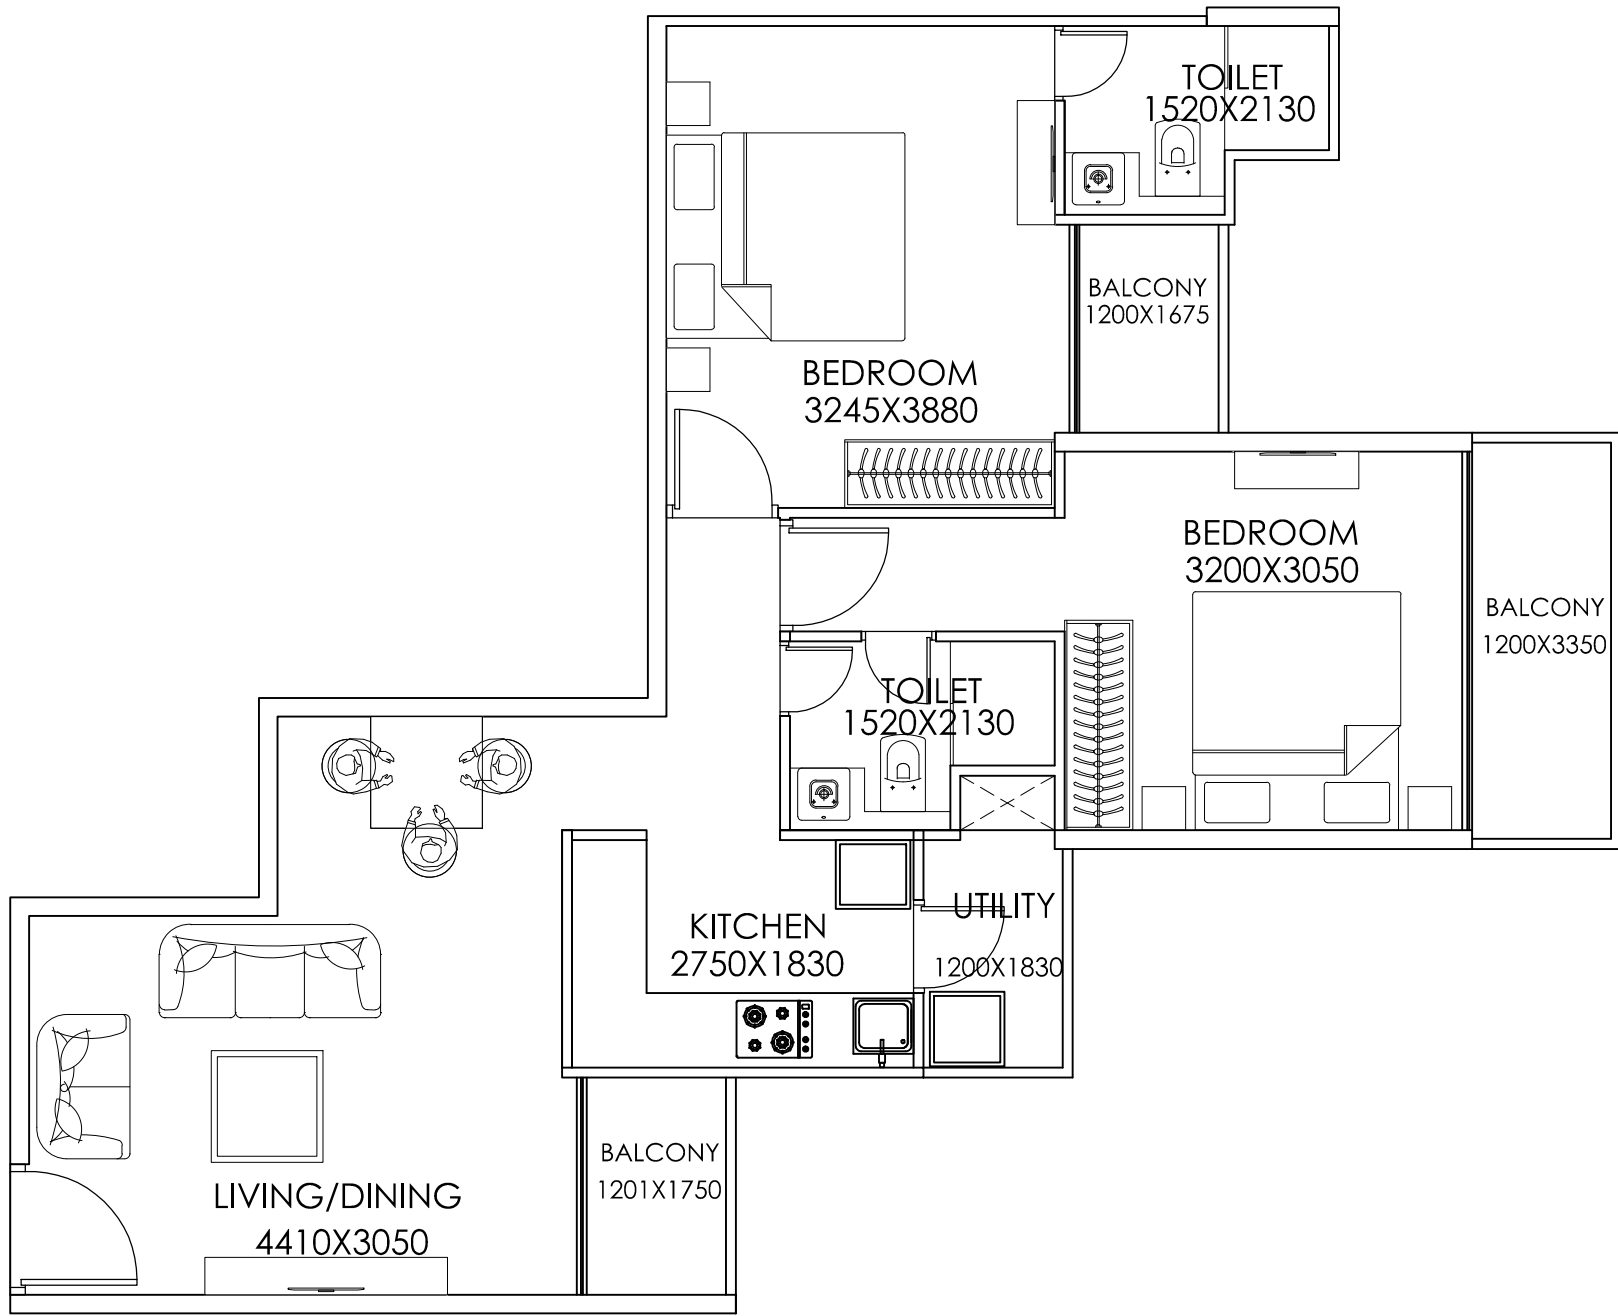

UNIT TYPE-7: 2BHK_TYPE_4

TYPE-7

CARPET AREA: 600.527 SQFT

BALCONY AREA: 113.15 SQFT