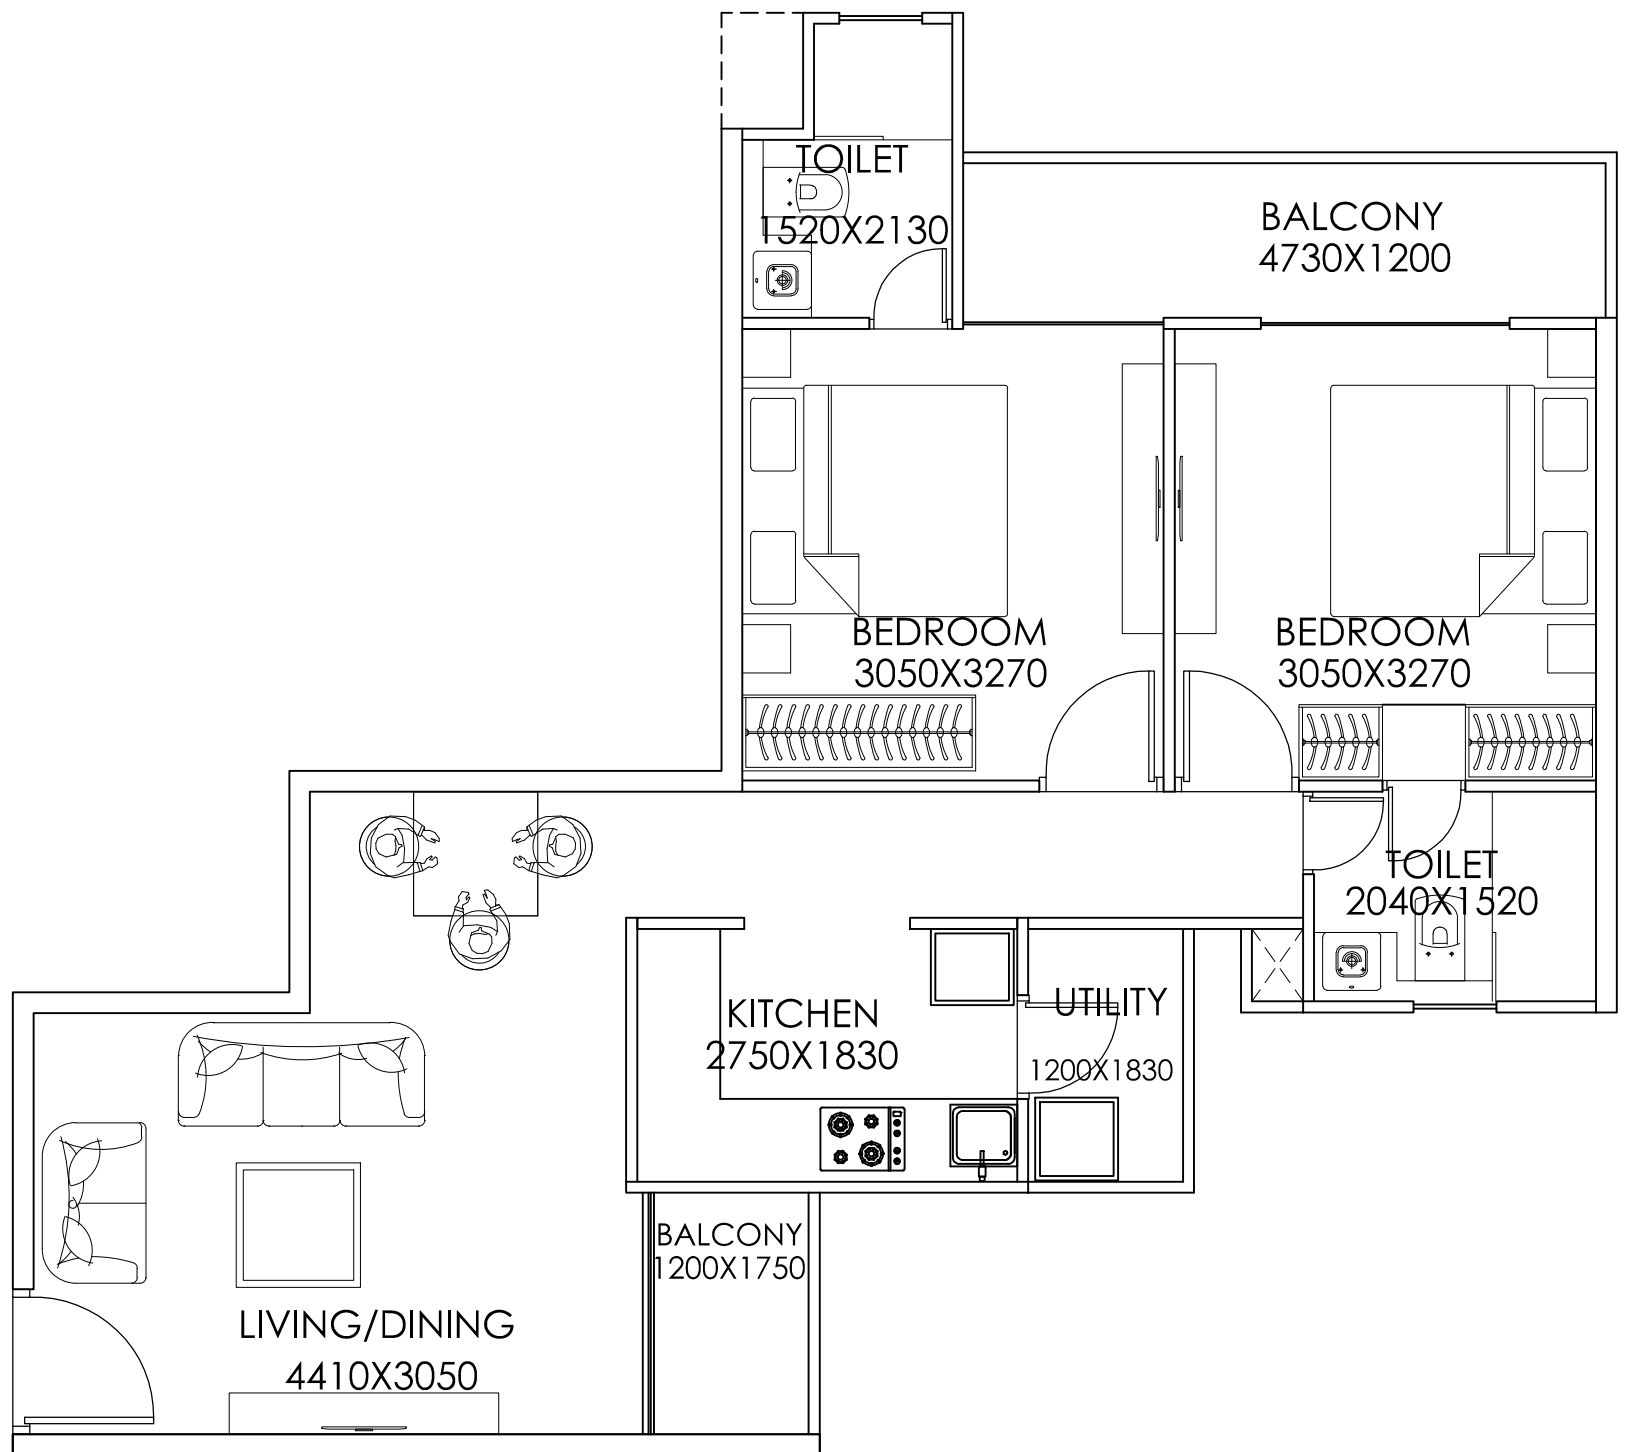

# UNIT TYPE-2: 2BHK\_TYPE\_1

TYPE-2

CARPET AREA: 575.108 SQFT

BALCONY AREA: 109.34 SQFT