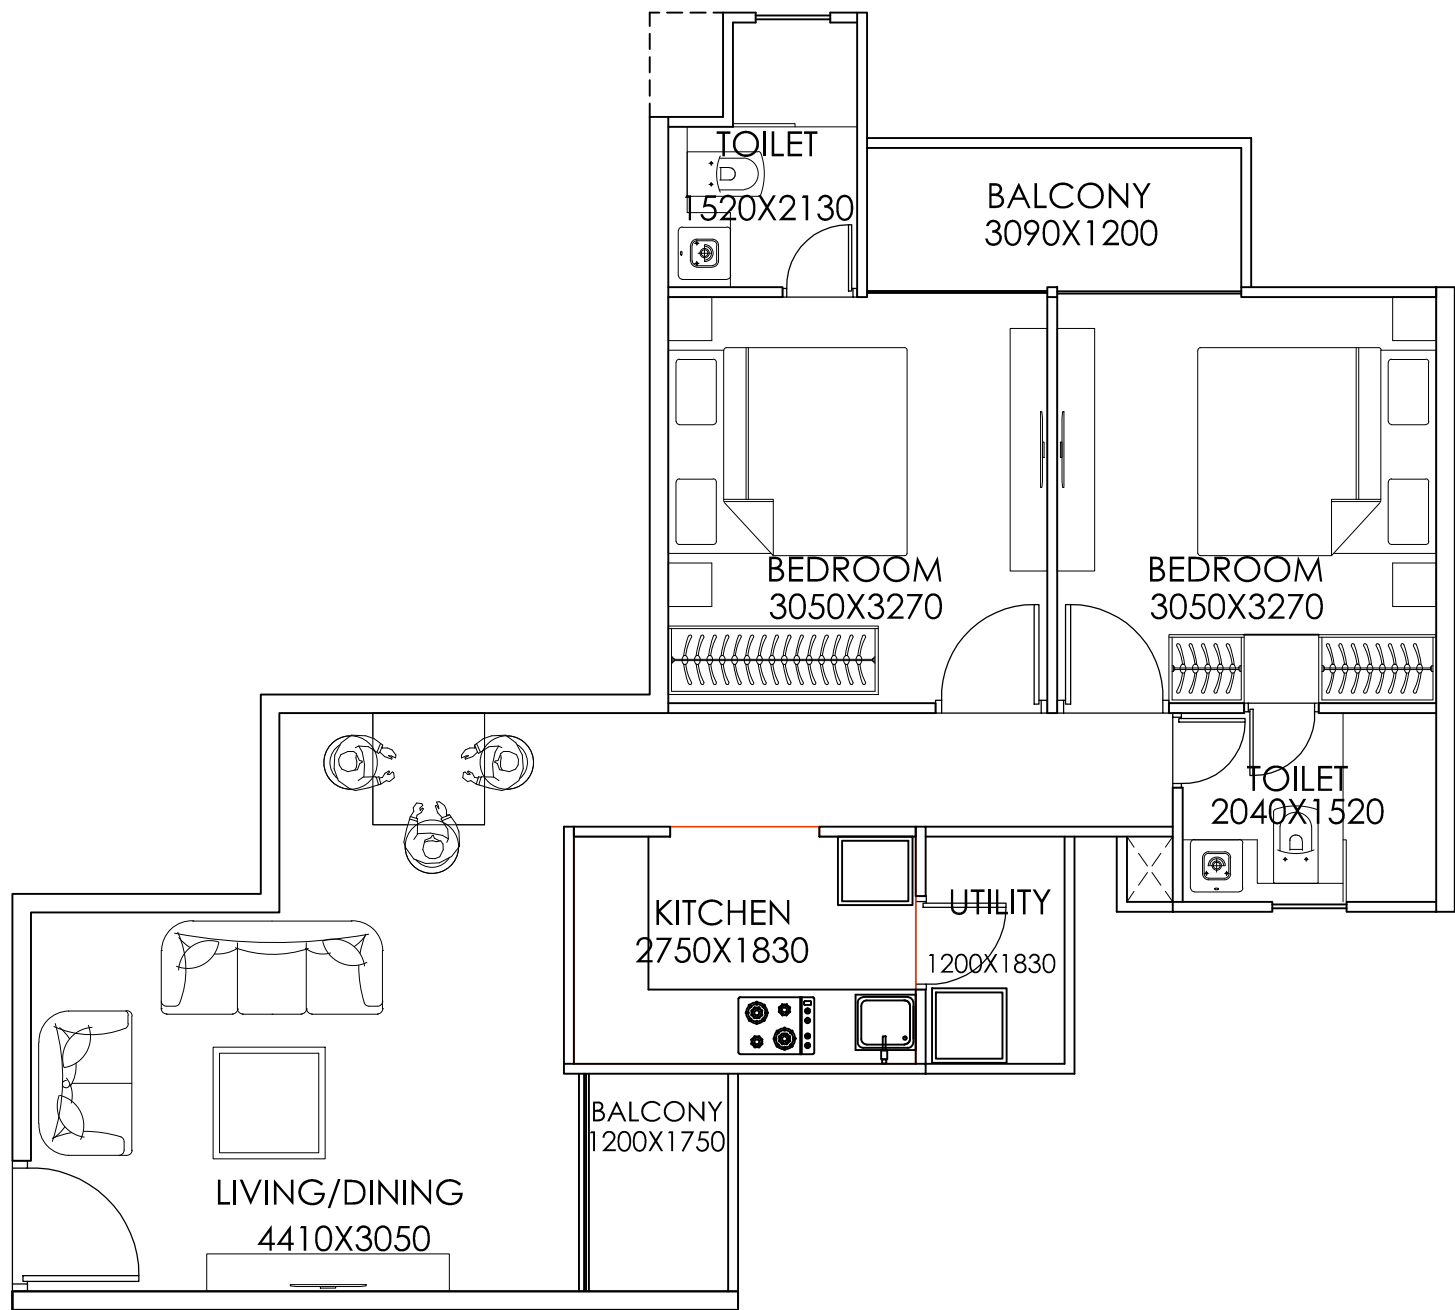

# UNIT TYPE-4: 2BHK\_TYPE\_1B

TYPE-4

CARPET AREA: 575.108 SQFT

BALCONY AREA: 88.15 SQFT

PRODUCED BY AN AUTODESK EDUCATIONAL PRODUCT

PRODUCED BY AN AUTODESK EDUCATIONAL PRODUCT